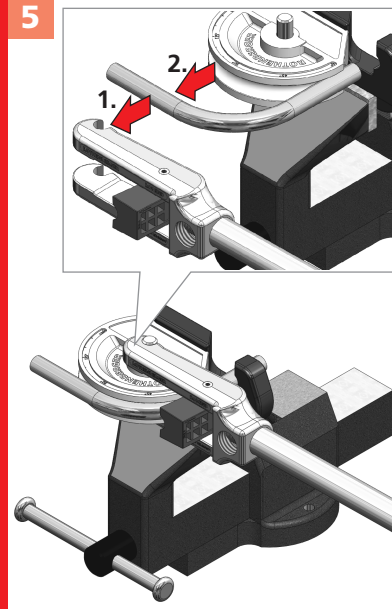

ROBEND H+W PLUS

max. mm	R mm	Nr. / No.
8 mm	1,0	22 24508
10 mm	1,0	32 24510
12 mm	1,0	38 24512
14 mm	1,0	45 24514
15 mm	1,0	45 24515
16 mm	1,0	64 24516
18 mm	1,0	64 24518
20 mm	1,0	81 24520
22 mm	1,0	81 24522
5/16"	1,0	22 24508
3/8"	1,0	32 24551
1/2"	1,0	38 24552
5/8"	1,0	64 24516
3/4"	1,0	81 24519
7/8"	1,0	81 24522