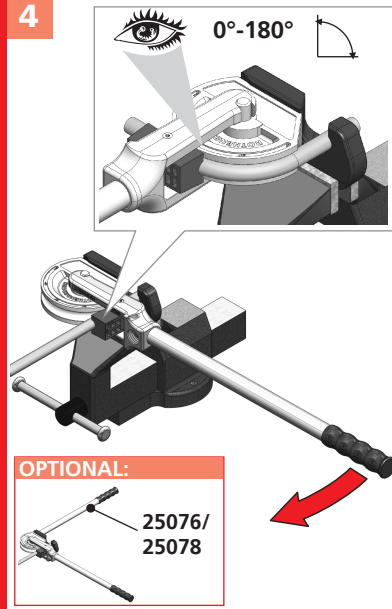

ROBEND H+W PLUS

max. mm	R mm	Nr. / No.
8 mm	1,0	22 24508
10 mm	1,0	32 24510
12 mm	1,0	38 24512
14 mm	1,0	45 24514
15 mm	1,0	45 24515
16 mm	1,0	64 24516
18 mm	1,0	64 24518
20 mm	1,0	81 24520
22 mm	1,0	81 24522
5/16"	1,0	22 24508
3/8"	1,0	32 24551
1/2"	1,0	38 24552
5/8"	1,0	64 24516
3/4"	1,0	81 24519
7/8"	1,0	81 24522