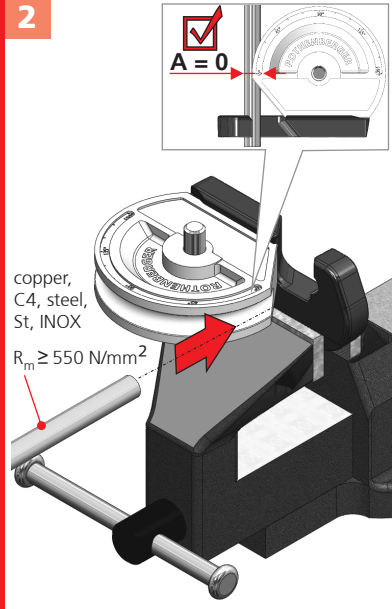

ROBEND H+W PLUS

max. mm	R mm	Nr. / No.
8 mm	1,0	22 24508
10 mm	1,0	32 24510
12 mm	1,0	38 24512
14 mm	1,0	45 24514
15 mm	1,0	45 24515
16 mm	1,0	64 24516
18 mm	1,0	64 24518
20 mm	1,0	81 24520
22 mm	1,0	81 24522
5/16"	1,0	22 24508
3/8"	1,0	32 24551
1/2"	1,0	38 24552
5/8"	1,0	64 24516
3/4"	1,0	81 24519
7/8"	1,0	81 24522