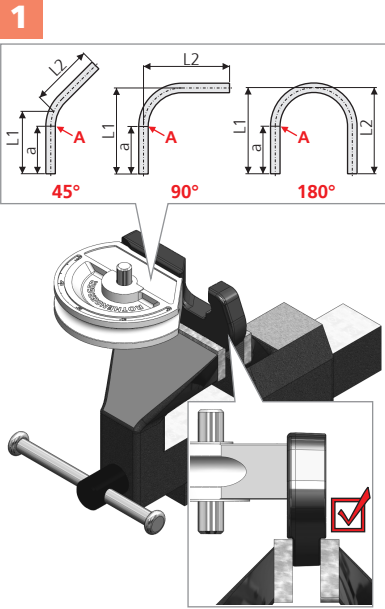

ROBEND H+W PLUS

max. mm	R mm	Nr. / No.
8 mm	1,0	22 24508
10 mm	1,0	32 24510
12 mm	1,0	38 24512
14 mm	1,0	45 24514
15 mm	1,0	45 24515
16 mm	1,0	64 24516
18 mm	1,0	64 24518
20 mm	1,0	81 24520
22 mm	1,0	81 24522
5/16"	1,0	22 24508
3/8"	1,0	32 24551
1/2"	1,0	38 24552
5/8"	1,0	64 24516
3/4"	1,0	81 24519
7/8"	1,0	81 24522