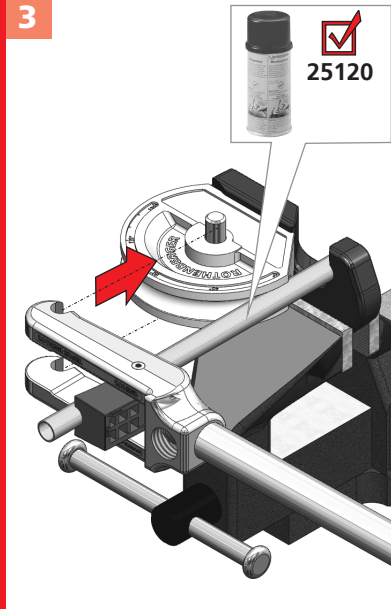

ROBEND H+W PLUS

max. mm	R mm	Nr. / No.
8 mm	1,0	22 24508
10 mm	1,0	32 24510
12 mm	1,0	38 24512
14 mm	1,0	45 24514
15 mm	1,0	45 24515
16 mm	1,0	64 24516
18 mm	1,0	64 24518
20 mm	1,0	81 24520
22 mm	1,0	81 24522
5/16"	1,0	22 24508
3/8"	1,0	32 24551
1/2"	1,0	38 24552
5/8"	1,0	64 24516
3/4"	1,0	81 24519
7/8"	1,0	81 24522